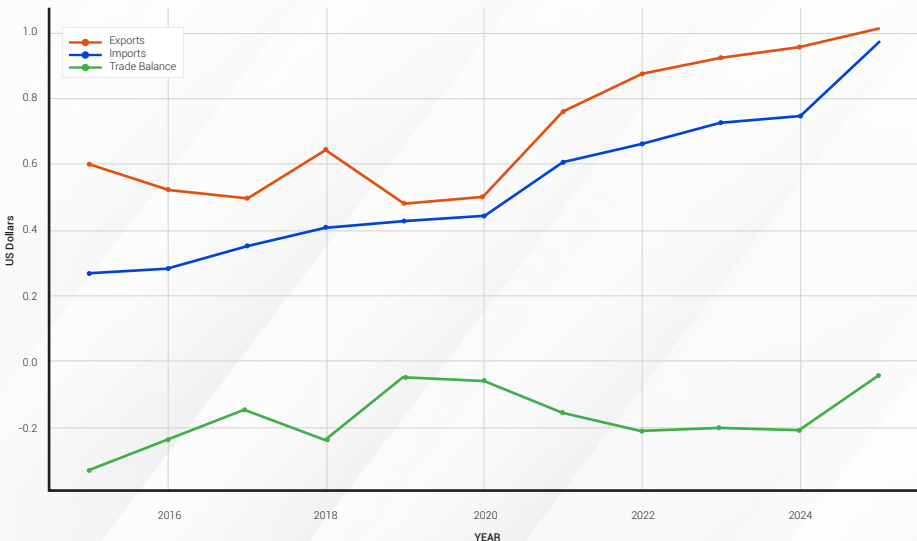

- African Continental Free Trade Area (AfCFTA)
- African Union (AU)
- Common Market for Eastern and Southern Africa (COMESA)
- Eastern and Southern Africa - European Union interim Economic Partnership Agreement (ESA-E iEPA)
- Eastern and Southern Africa – United Kingdom Economic Partnership Agreement (ESA-UK EPA)
- International Labour Organisation (ILO)
- International Monetary Fund (IMF)
- Southern African Development Community (SADC)
- United Nations (UN)
- World Customs Organisation
- World Trade Organisation (WTO)
- Mutual Recognition Agreement (MRA)

PREFERENTIAL TRADE AGREEMENTS

Zimbabwe is signatory to both Bilateral and Multilateral Trade Agreements. The Trade Agreements offer duty free and quota-free market access to qualifying goods.

In the case of Multilateral Trade Agreements Zimbabwe is a member of:

- African Continental Free Trade Area (AfCFTA)
- Southern African Development Community (SADC);
- Common Market for Eastern and Southern Africa (COMESA);
- Interim Economic Partnership Agreement (iEPA) with the European Union and
- Economic Partnership Agreement (ESA-UK) with the United Kingdom.

Furthermore, Zimbabwe has four (4) operational preferential bilateral trade agreements under which exporters can benefit. These are:

- Zimbabwe and Botswana
- Zimbabwe and Malawi
- Zimbabwe and Mozambique
- Zimbabwe and Namibia.

ZIMBABWE'S TRADE PERFORMANCE 2015-2025 (US$)

Source: ZimStat