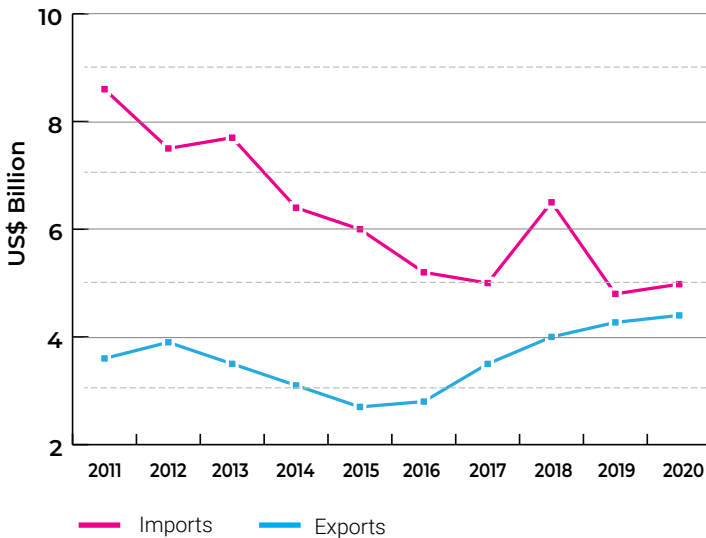

PREFERENTIAL TRADE AGREEMENTS

Zimbabwe has entered into both Bilateral and Multilateral Trade Agreements. The Trade Agreements offers duty free - quota free market access to qualifying goods.

In the case of Multilateral Trade Agreements, Zimbabwe is a member of:

ZIMBABWE TRADE PERFORMANCE (2011-2020)

Border Timbers Limited, situated in Manicaland province, has been in the business of growing Eucalyptus and Pine plantations, sawmilling as well as producing Treated gum poles for over 50 years. The company is committed, through the use of a sound environmental policy, to quality and service as well as the future development and growth of Zimbabwe's Timber Industry.