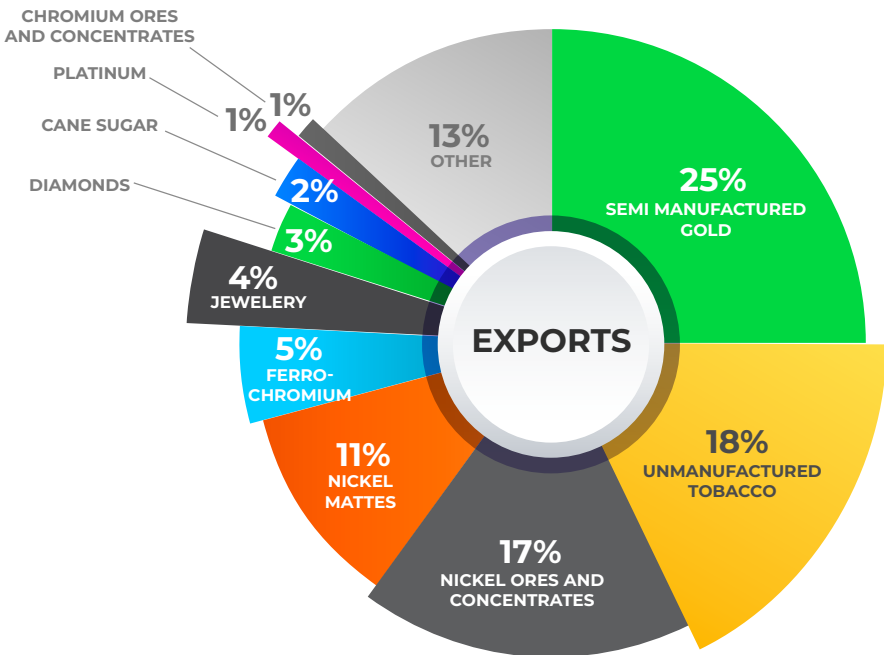

ZIMBABWE MAJOR EXPORT DESTINATIONS (JAN-DEC 2019)

COUNTRY	EXPORT VALUE US$	% SHARE
South Africa	2,094,246,244	49
United Arab Emirates	832,896,320	20
Mozambique	354,231,325	8
Belgium	61,942,319	1
Zambia	59,552,560	1
Botswana	43,383,985	1
Kenya	35,228,441	1
Swaziland	27,310,624	1
Rest of the world	760,221,072	18

Total Exports (US$)
4,268,809,243

Source: ZimStat

ZIMBABWE MAJOR EXPORT PRODUCTS (JAN-DEC 2019)